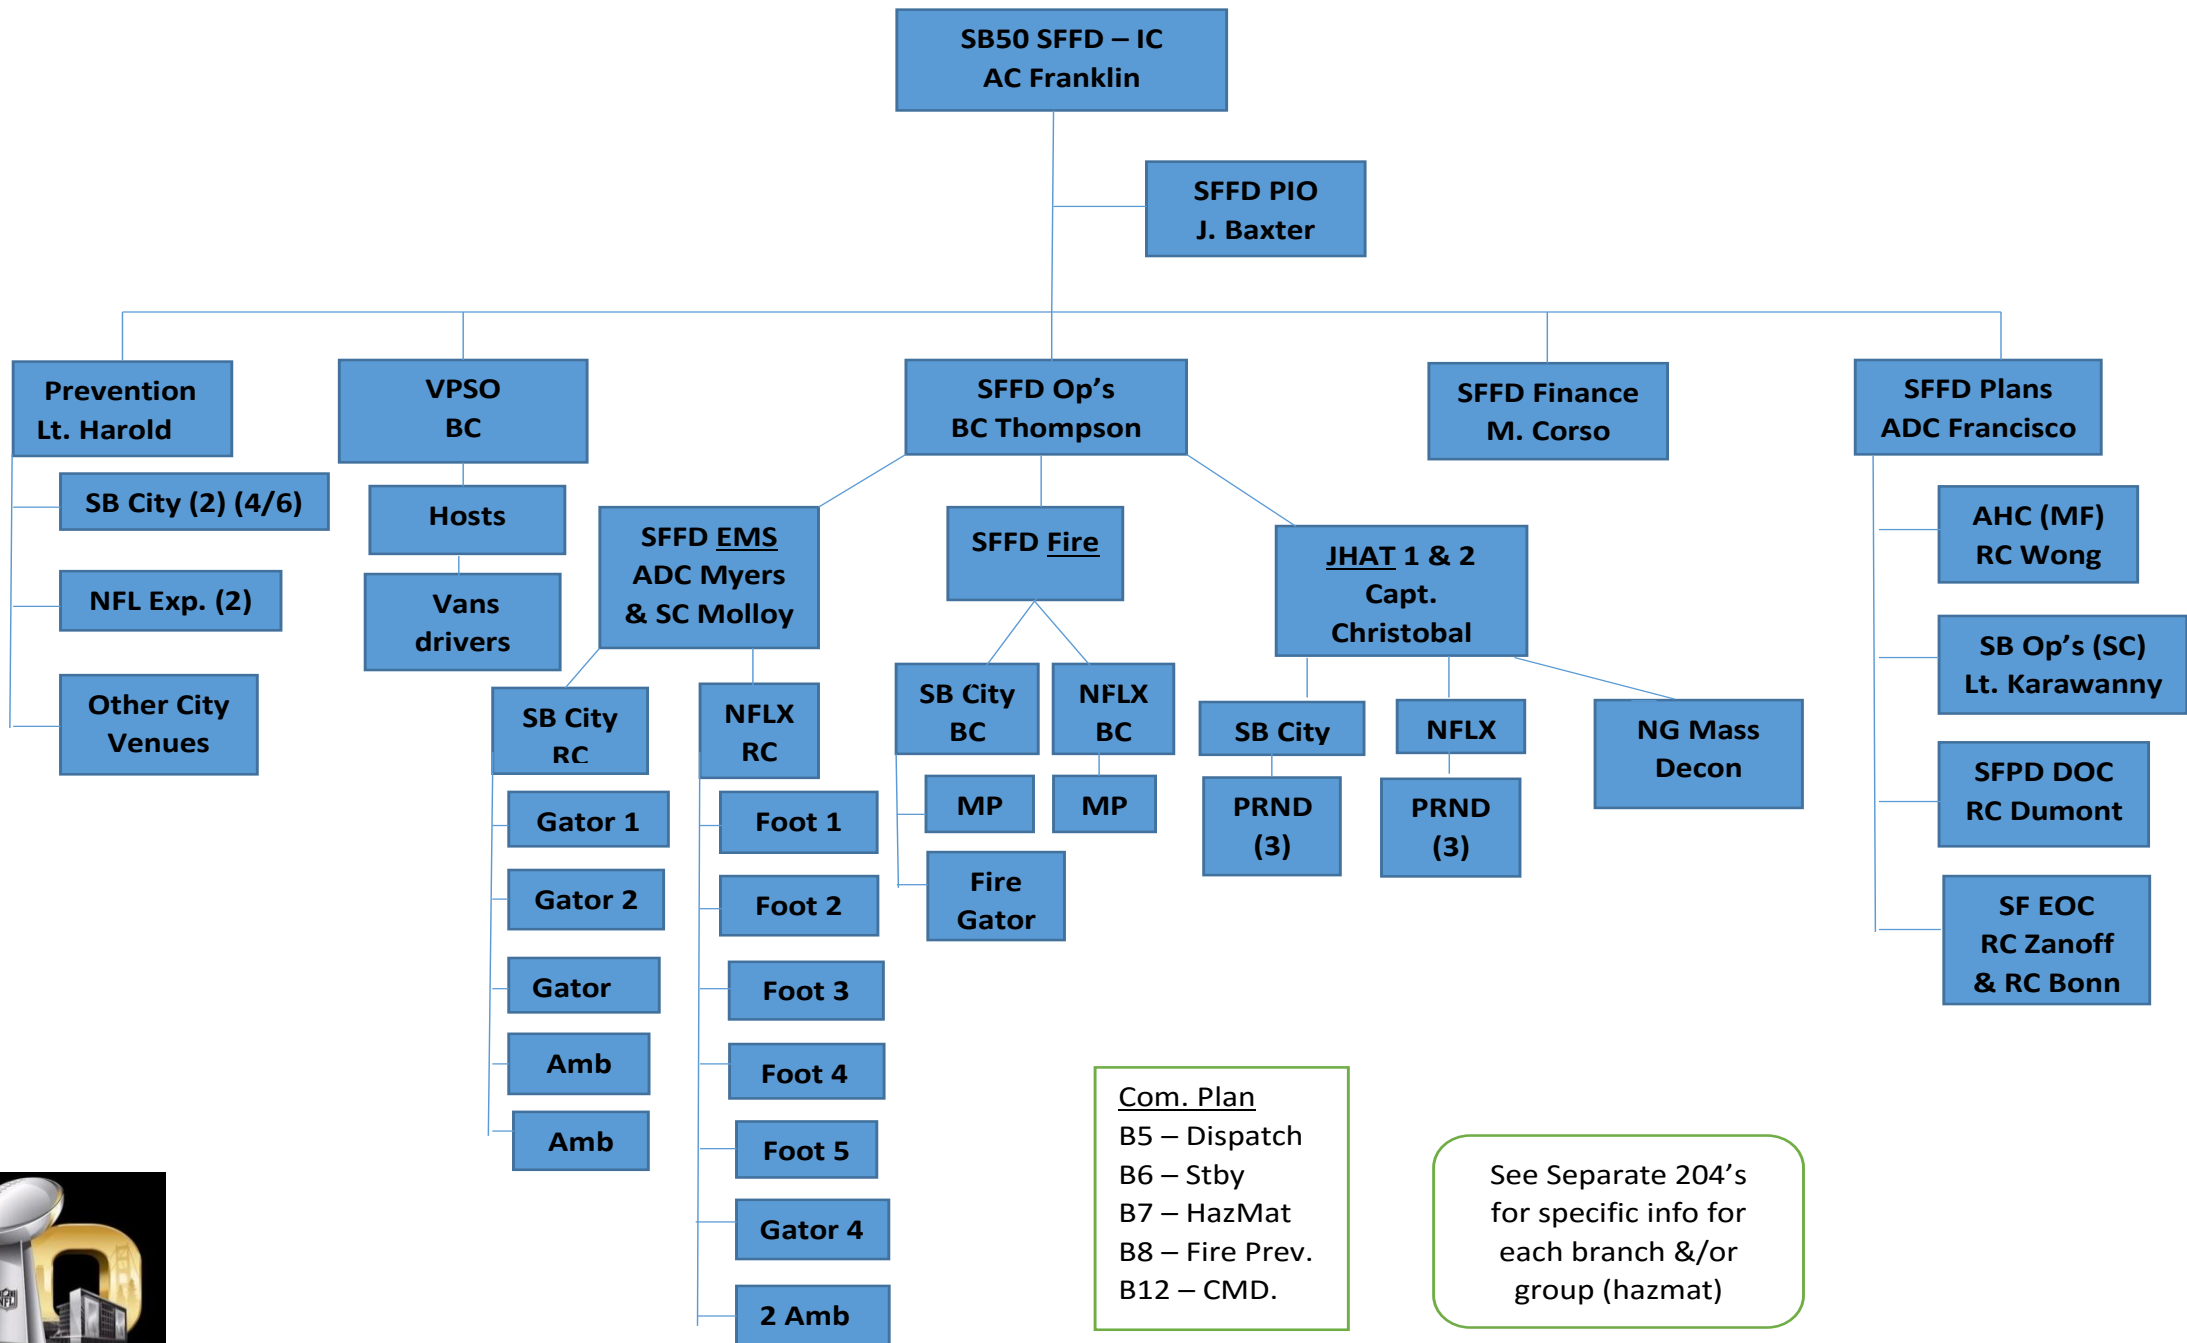

SAN FRANCISCO BAY AREA
02.07.2016

SF Police Dept.

- Heavy Presence
- Very few arrests
- Large EOD Footprint
- Protestors kept to a minimum.

SB 50 San Francisco

50TH MILE

MAIN ENTRY

MEDIA CENTER
Yerba Buena Square Shopping Center

Map labels include: Pacific Ave, Jackson St, Cable Car Museum, Washington St, Taylor St, Clay St, Pleasant St, Grace Cathedral, InterContinental Mark Hopkins San Francisco, The Fairmont San Francisco, Old St Mary's Church, Notre Dame Des Victoires Church, Hotel Rex, Marines' Memorial Theatre, Tiffany & Co, The Westin San Francisco, Ruby Skye, Curran Theatre, Macy's, Hotel Nikko San Francisco, Hilton San Francisco Union Square, Eddy St, Turk St, Market St, Mission St, 5th St, Grant Ave, Kearny St, Montgomery St, Sutter St, Post St, Maiden Ln, Geary St, Union Square, Palace Hotel San Francisco, 111 Mirna Gallery, The St Regis San Francisco, Yerba Buena Center for the Arts (YBCA), Yerba Buena Gardens, The Westin San Francisco Market Street, The St Regis San Francisco, Howard St, Folgosa St, 2nd St, 3rd St, 4th St, 5th St, 6th St, 7th St, 8th St, 9th St, 10th St, 11th St, 12th St, 13th St, 14th St, 15th St, 16th St, 17th St, 18th St, 19th St, 20th St, 21st St, 22nd St, 23rd St, 24th St, 25th St, 26th St, 27th St, 28th St, 29th St, 30th St, 31st St, 32nd St, 33rd St, 34th St, 35th St, 36th St, 37th St, 38th St, 39th St, 40th St, 41st St, 42nd St, 43rd St, 44th St, 45th St, 46th St, 47th St, 48th St, 49th St, 50th St, 51st St, 52nd St, 53rd St, 54th St, 55th St, 56th St, 57th St, 58th St, 59th St, 60th St, 61st St, 62nd St, 63rd St, 64th St, 65th St, 66th St, 67th St, 68th St, 69th St, 70th St, 71st St, 72nd St, 73rd St, 74th St, 75th St, 76th St, 77th St, 78th St, 79th St, 80th St, 81st St, 82nd St, 83rd St, 84th St, 85th St, 86th St, 87th St, 88th St, 89th St, 90th St, 91st St, 92nd St, 93rd St, 94th St, 95th St, 96th St, 97th St, 98th St, 99th St, 100th St.